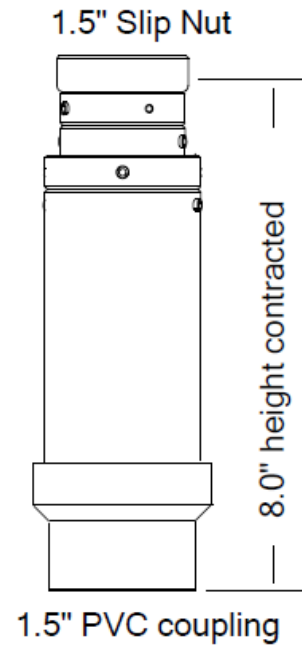

Accessible Systems, Inc.
9917 13th Ave N Minneapolis, MN 55441
886-938-4608 Adjustasink.com

Model K100-75 1-1/2" Telescoping Drain (Tailpiece)

Specification: Accessible Systems 1-1/2" telescoping tailpiece drain unit designed for use in adjustable height sinks and lavatories with a maximum vertical travel of 12.0"

Description:

- Brass and PVC construction
- Four telescoping sections
- Smooth wall
- 1-1/2" slip nut for connection to basket strainer or flange
- 1-1/2" PVC female connection to trap
- cUPC listed, file # 5496

20.5" height fully extended

8.0" height contracted

1.5" PVC coupling